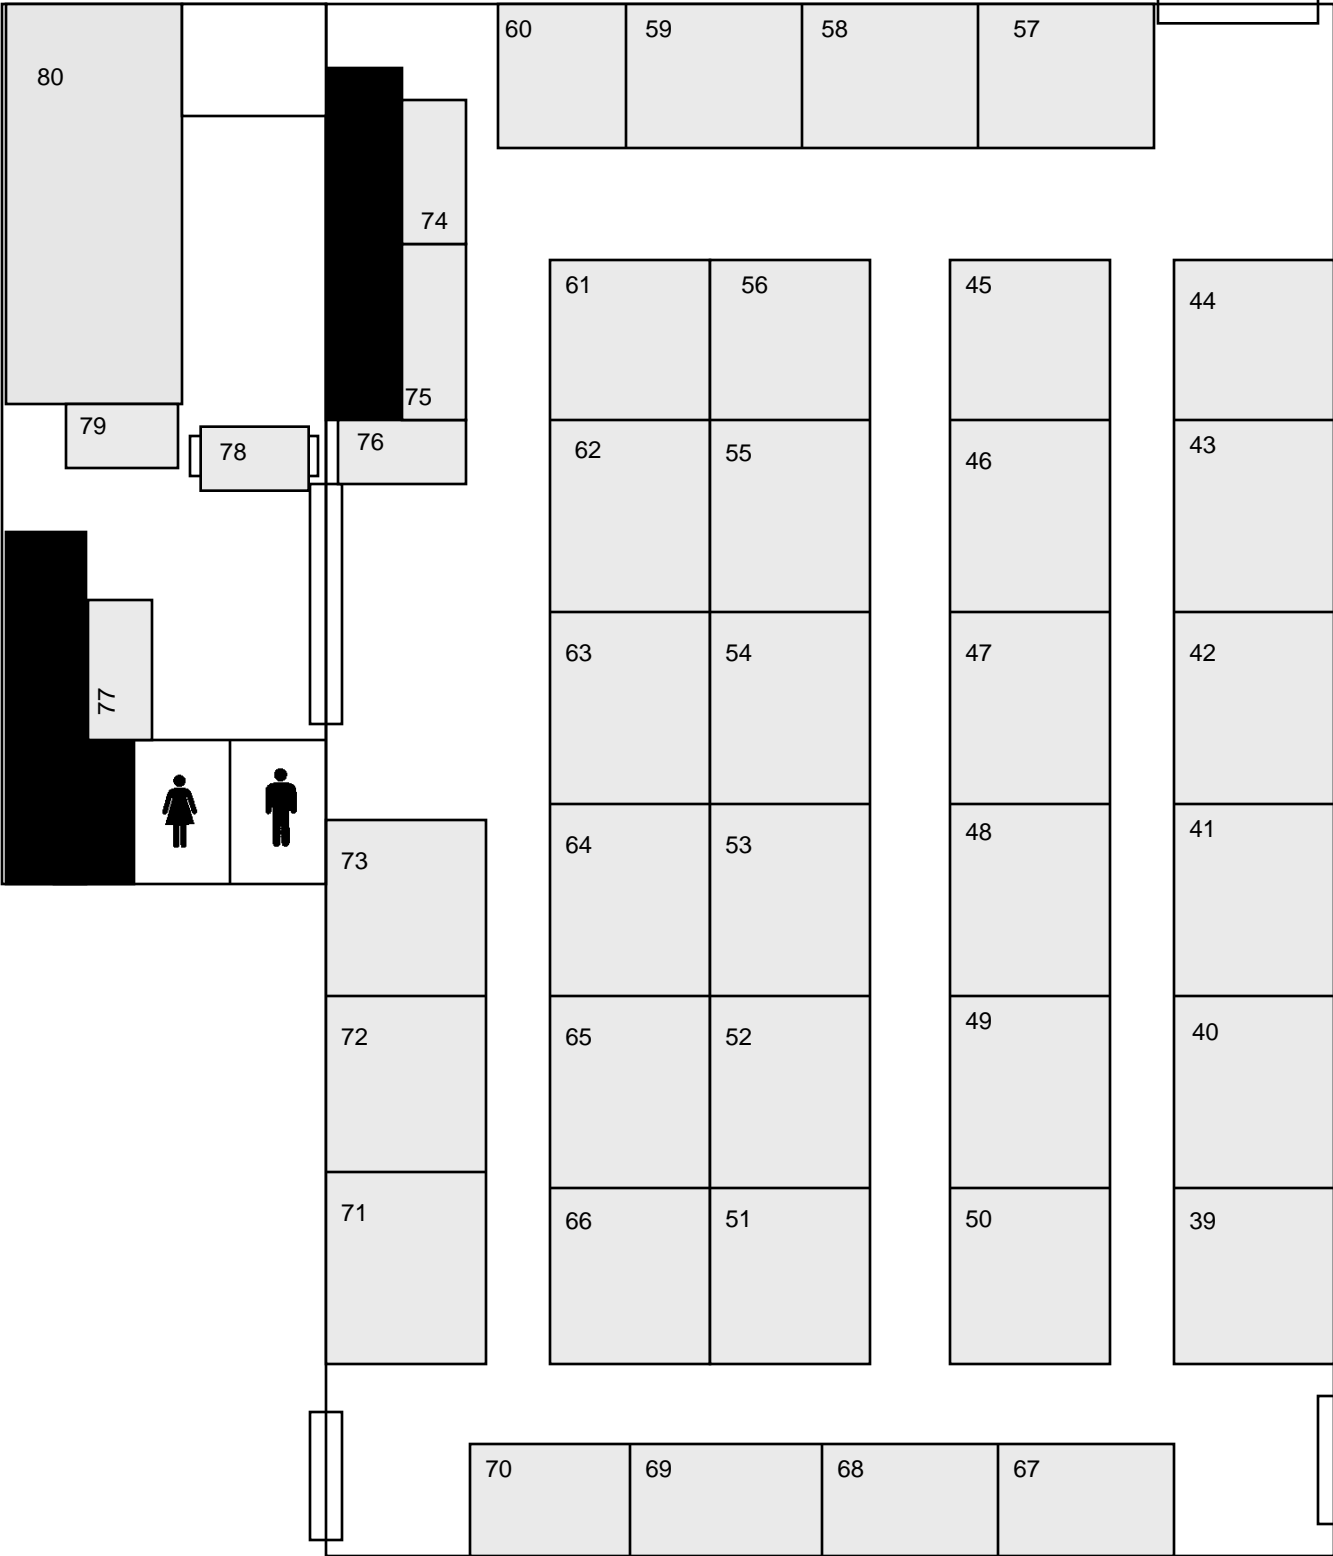

31

3

30

2

1

Information Booth
Lost & Found
Raffle Tickets

0

Entrance

Booths 81 and up

WFUMC Gym/Family Life Center

From Fellowship Hall